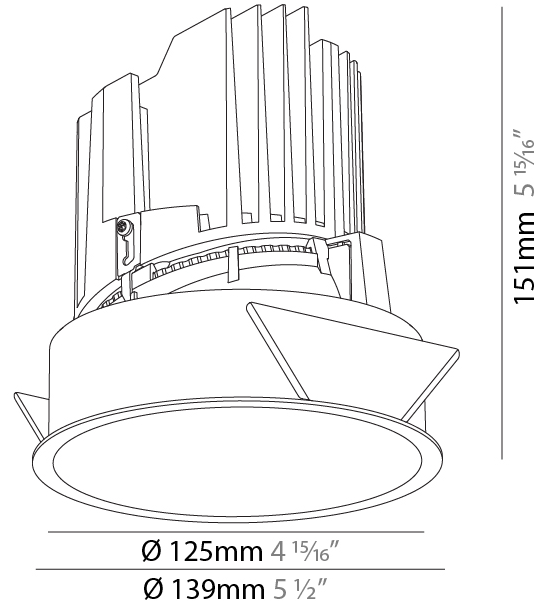

RATINGS AND CERTIFICATIONS

Certified By: Certified for North American Standards
IP rating: IP54